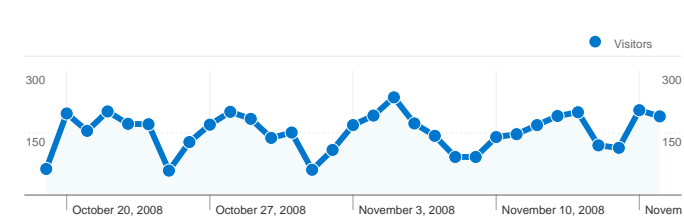

Site Usage

5,338 Visits

69.91% Bounce Rate

9,673 Pageviews

00:01:52 Avg. Time on Site

1.81 Pages/Visit

59.69% % New Visits

Visitors Overview

3,475 people visited this site

5,338 Visits

3,475 Absolute Unique Visitors

9,673 Pageviews

1.81 Average Pageviews

00:01:52 Time on Site

69.91% Bounce Rate

59.69% New Visits

All traffic sources sent a total of 5,338 visits

 21.39% Direct Traffic

 30.48% Referring Sites

 48.13% Search Engines

- Search Engines
2,569.00 (48.13%)
- Referring Sites
1,627.00 (30.48%)
- Direct Traffic
1,142.00 (21.39%)

5,338 visits came from 71 countries/territories

Site Usage

Visits	Pages/Visit	Avg. Time on Site	% New Visits	Bounce Rate	
5,338 % of Site Total: 100.00%	1.81 Site Avg: 1.81 (0.00%)	00:01:52 Site Avg: 00:01:52 (0.00%)	59.99% Site Avg: 59.69% (0.50%)	69.91% Site Avg: 69.91% (0.00%)	
Country/Territory	Visits	Pages/Visit	Avg. Time on Site	% New Visits	Bounce Rate
France	4,227	1.86	00:01:59	57.53%	68.35%
Switzerland	204	1.69	00:01:15	34.31%	69.12%
Belgium	136	1.76	00:01:17	72.06%	79.41%
Canada	128	1.73	00:01:35	90.62%	81.25%
United States	114	1.40	00:01:29	83.33%	71.93%
Morocco	65	1.75	00:01:29	72.31%	78.46%
United Kingdom	63	2.44	00:02:57	66.67%	68.25%
Germany	48	1.31	00:00:30	70.83%	79.17%
Tunisia	45	1.22	00:01:52	80.00%	86.67%
Luxembourg	41	1.78	00:02:19	75.61%	56.10%