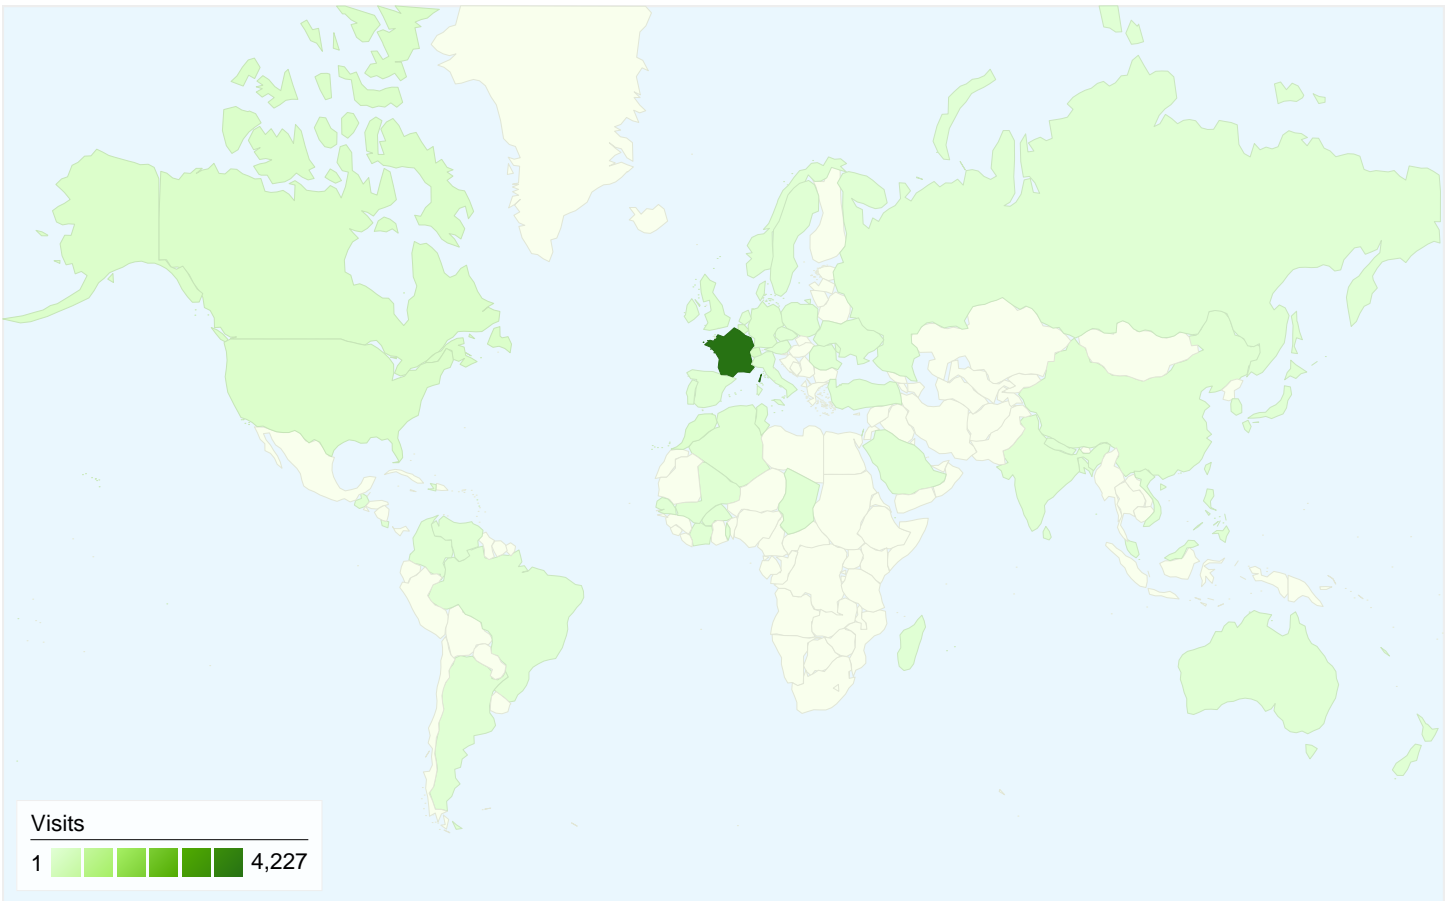

All traffic sources sent a total of 5,338 visits

 21.39% Direct Traffic

 30.48% Referring Sites

 48.13% Search Engines

- Search Engines
2,569.00 (48.13%)
- Referring Sites
1,627.00 (30.48%)
- Direct Traffic
1,142.00 (21.39%)

Top Traffic Sources

Sources	Visits	% visits	Keywords	Visits	% visits
google (organic)	2,532	47.43%	touilleur express	113	4.40%
(direct) ((none))	1,142	21.39%	innoteria	96	3.74%
google.com (referral)	236	4.42%	le touilleur express	62	2.41%
google.fr (referral)	233	4.36%	gwt ext	42	1.63%
netvibes.com (referral)	218	4.08%	ext gwt	37	1.44%

5,338 visits came from 71 countries/territories

Site Usage

Visits	Pages/Visit	Avg. Time on Site	% New Visits	Bounce Rate	
5,338 % of Site Total: 100.00%	1.81 Site Avg: 1.81 (0.00%)	00:01:52 Site Avg: 00:01:52 (0.00%)	59.99% Site Avg: 59.69% (0.50%)	69.91% Site Avg: 69.91% (0.00%)	
Country/Territory	Visits	Pages/Visit	Avg. Time on Site	% New Visits	Bounce Rate
France	4,227	1.86	00:01:59	57.53%	68.35%
Switzerland	204	1.69	00:01:15	34.31%	69.12%
Belgium	136	1.76	00:01:17	72.06%	79.41%
Canada	128	1.73	00:01:35	90.62%	81.25%
United States	114	1.40	00:01:29	83.33%	71.93%
Morocco	65	1.75	00:01:29	72.31%	78.46%
United Kingdom	63	2.44	00:02:57	66.67%	68.25%
Germany	48	1.31	00:00:30	70.83%	79.17%
Tunisia	45	1.22	00:01:52	80.00%	86.67%
Luxembourg	41	1.78	00:02:19	75.61%	56.10%