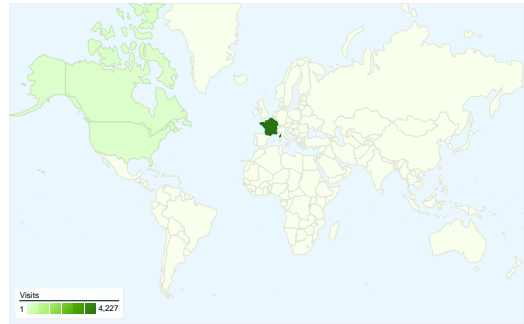

Visitors
3,475

Map Overlay world

Traffic Sources Overview

- **Search Engines**
2,569.00 (48.13%)
- **Referring Sites**
1,627.00 (30.48%)
- **Direct Traffic**
1,142.00 (21.39%)

Content Overview

Pages	Pageviews	% Pageviews
/	1,505	15.56%
/2008/10/20/trouver-une-cle-de-	443	4.58%
/2008/10/22/un-modele-de-	321	3.32%
/2008/06/26/ext-gwt-ou-gwt-ext/	277	2.86%
/2008/07/08/flex-blazeds-	277	2.86%

All traffic sources sent a total of 5,338 visits

 21.39% Direct Traffic

 30.48% Referring Sites

 48.13% Search Engines

- Search Engines
2,569.00 (48.13%)
- Referring Sites
1,627.00 (30.48%)
- Direct Traffic
1,142.00 (21.39%)

Top Traffic Sources

Sources	Visits	% visits	Keywords	Visits	% visits
google (organic)	2,532	47.43%	touilleur express	113	4.40%
(direct) ((none))	1,142	21.39%	innoteria	96	3.74%
google.com (referral)	236	4.42%	le touilleur express	62	2.41%
google.fr (referral)	233	4.36%	gwt ext	42	1.63%
netvibes.com (referral)	218	4.08%	ext gwt	37	1.44%

5,338 visits came from 71 countries/territories

Site Usage

Visits	Pages/Visit	Avg. Time on Site	% New Visits	Bounce Rate	
5,338 % of Site Total: 100.00%	1.81 Site Avg: 1.81 (0.00%)	00:01:52 Site Avg: 00:01:52 (0.00%)	59.99% Site Avg: 59.69% (0.50%)	69.91% Site Avg: 69.91% (0.00%)	
Country/Territory	Visits	Pages/Visit	Avg. Time on Site	% New Visits	Bounce Rate
France	4,227	1.86	00:01:59	57.53%	68.35%
Switzerland	204	1.69	00:01:15	34.31%	69.12%
Belgium	136	1.76	00:01:17	72.06%	79.41%
Canada	128	1.73	00:01:35	90.62%	81.25%
United States	114	1.40	00:01:29	83.33%	71.93%
Morocco	65	1.75	00:01:29	72.31%	78.46%
United Kingdom	63	2.44	00:02:57	66.67%	68.25%
Germany	48	1.31	00:00:30	70.83%	79.17%
Tunisia	45	1.22	00:01:52	80.00%	86.67%
Luxembourg	41	1.78	00:02:19	75.61%	56.10%